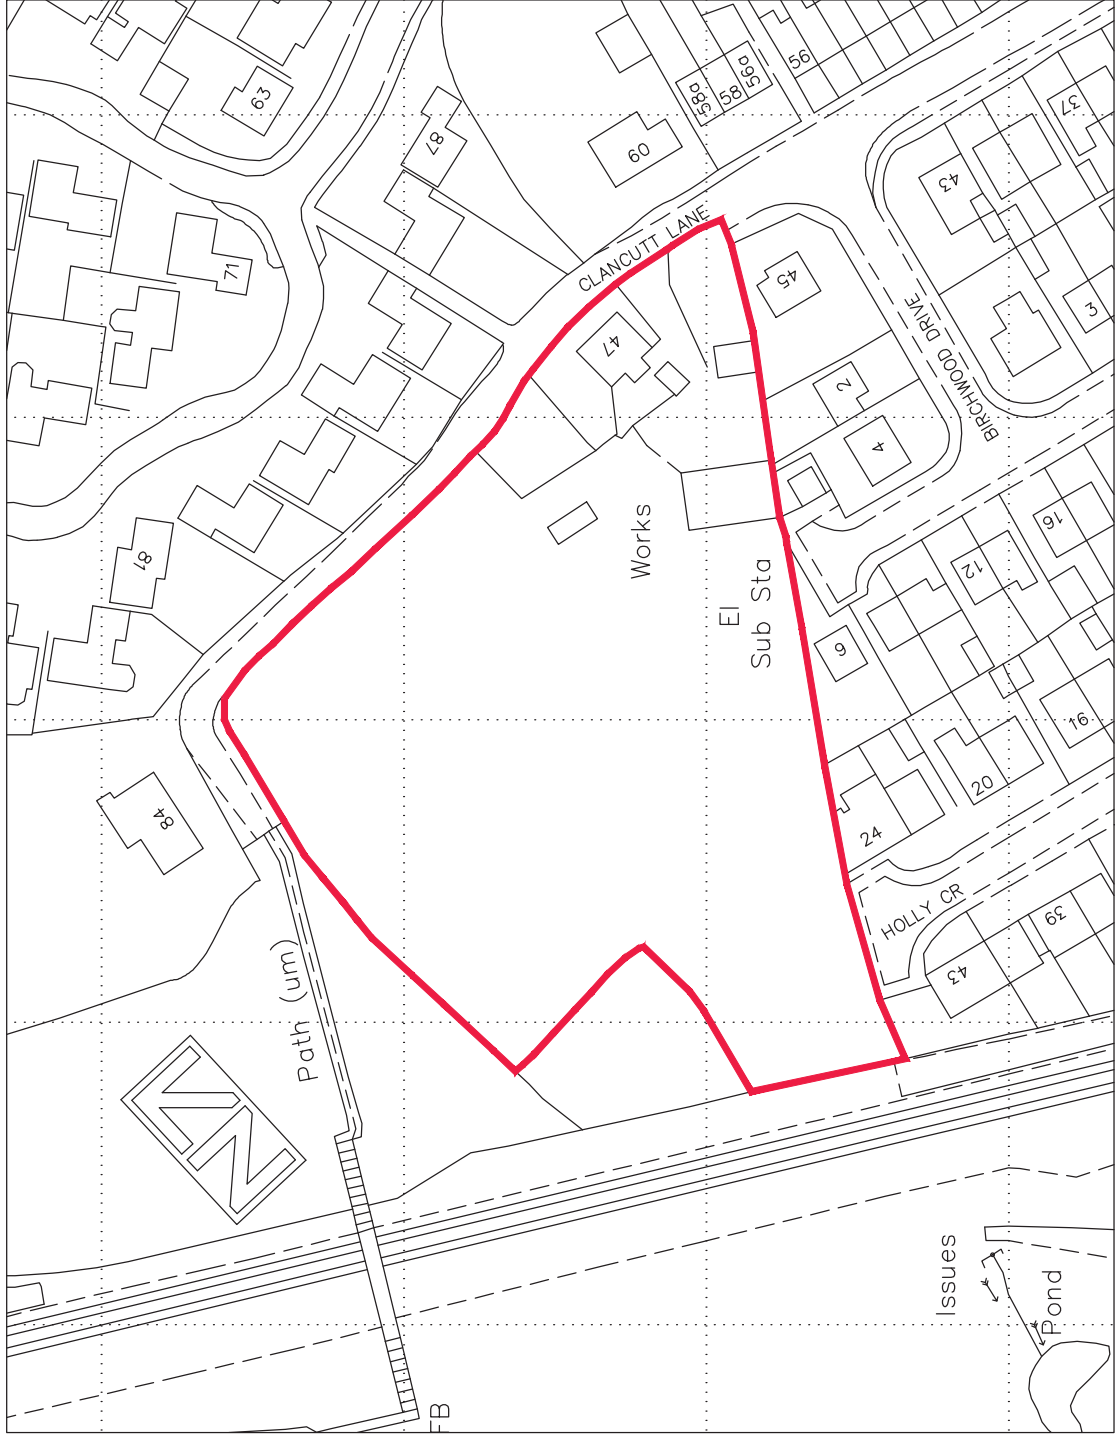

METRES 10 0 50 100 150 METRES

SCALE BAR 1:1250

CLANCUTT LANE, COPPULL

REV	DATE	DESCRIPTION	INITIAL

MORRIS HOMES
 Morris Homes (East Midlands) Limited
 Mortland House
 6 Boundary Court
 Willow Farm Business Park
 Castle Donnington
 Derby DE74 2NN
 Tel: (01332) 696 600

Job Title
 CLANCUTT LANE, COPPULL

Dwg. Title
 LOCATION PLAN

date	drawn	checked	scale	dwg.no	rev
APRIL 13	RD		1:1250 @ A4	N925/P/LOC 01	-